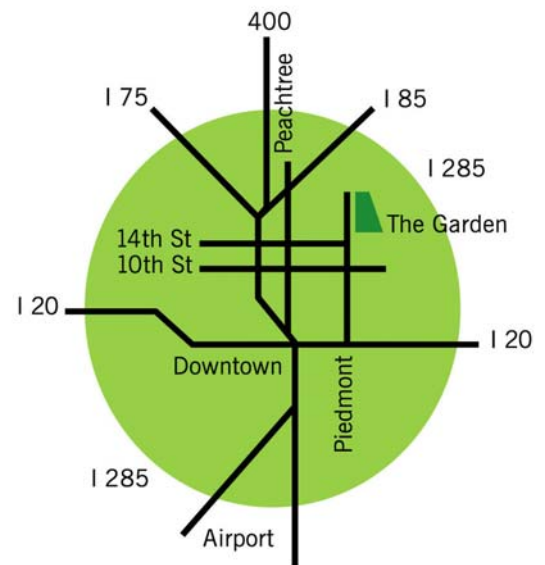

# directions to the garden

## From I-85/I-75

- Exit onto 14th Street and go east.
- 14th Street dead-ends into Piedmont Avenue. Turn left.
- The Garden's entrance is on the right at the first traffic light, which is between 14th Street and Monroe Drive.
- The Atlanta Botanical Garden is adjacent to Piedmont Park on Piedmont Avenue.

**MARTA** Take the MARTA train to the Arts Center Station and transfer to the #36 North Decatur bus. On Sunday, take the #27 Monroe/ Lindbergh bus.

**Parking** There is limited free parking available at the Garden.